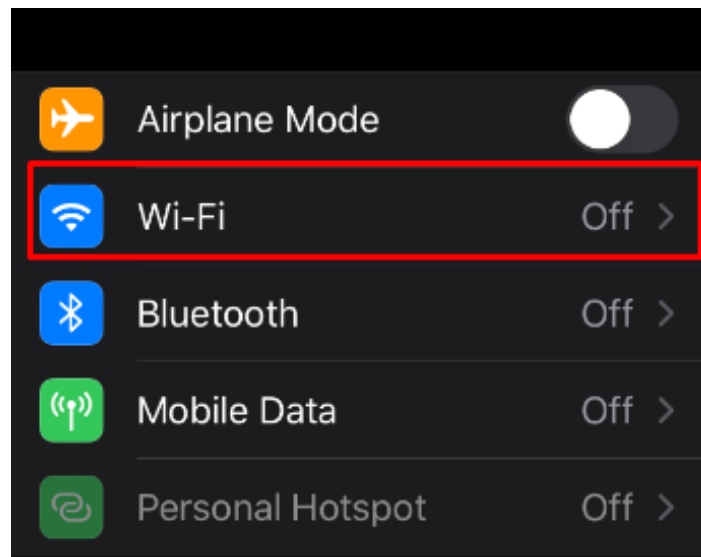

“eduroam” Configuration Manual For IOS Device

1. Under Settings | Wi-Fi | Select ‘eduroam’

2. Click on 'eduroam' SSID | Join This Network | Enter your username and password and click Join

3. Click Accept

4. You are now connected to 'eduroam'