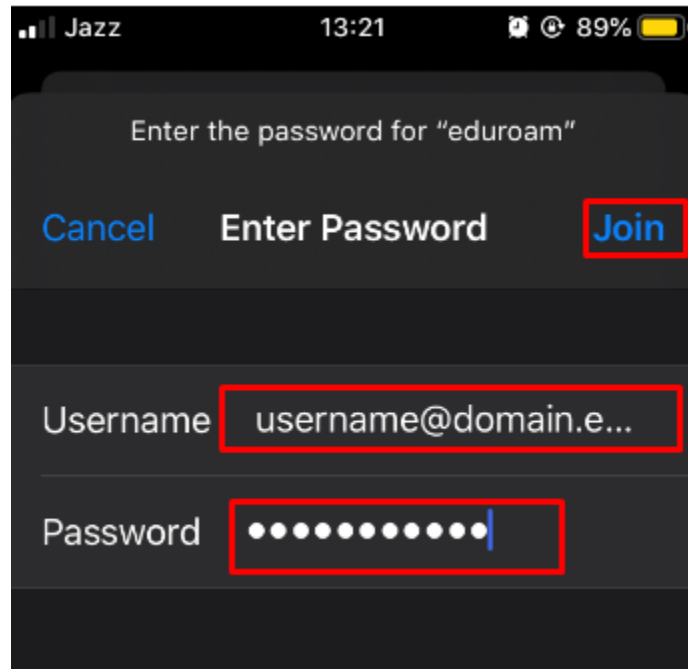

“eduroam” Configuration Manual For IOS Device

1. Under Settings | Wi-Fi | Select ‘eduroam’

2. Click on 'eduroam' SSID | Join This Network | Enter your username and password and click Join

3. Click Accept

4. You are now connected to 'eduroam'