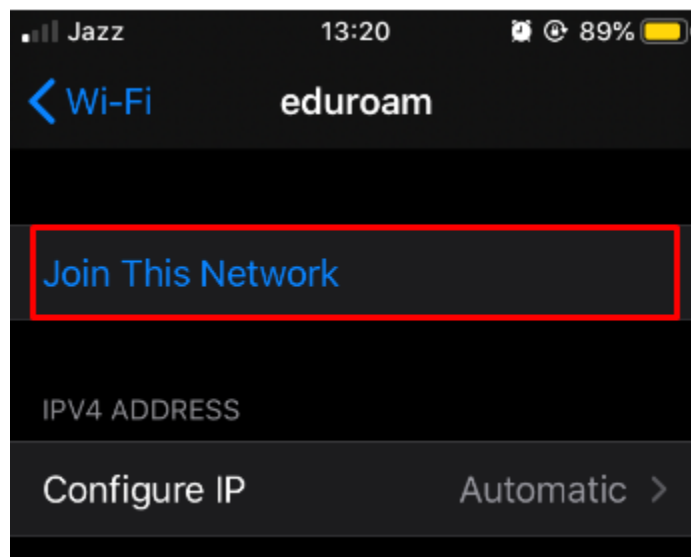

“eduroam” Configuration Manual For IOS Device

1. Under Settings | Wi-Fi | Select ‘eduroam’

2. Click on 'eduroam' SSID | Join This Network | Enter your username and password and click Join

3. Click Accept

4. You are now connected to 'eduroam'