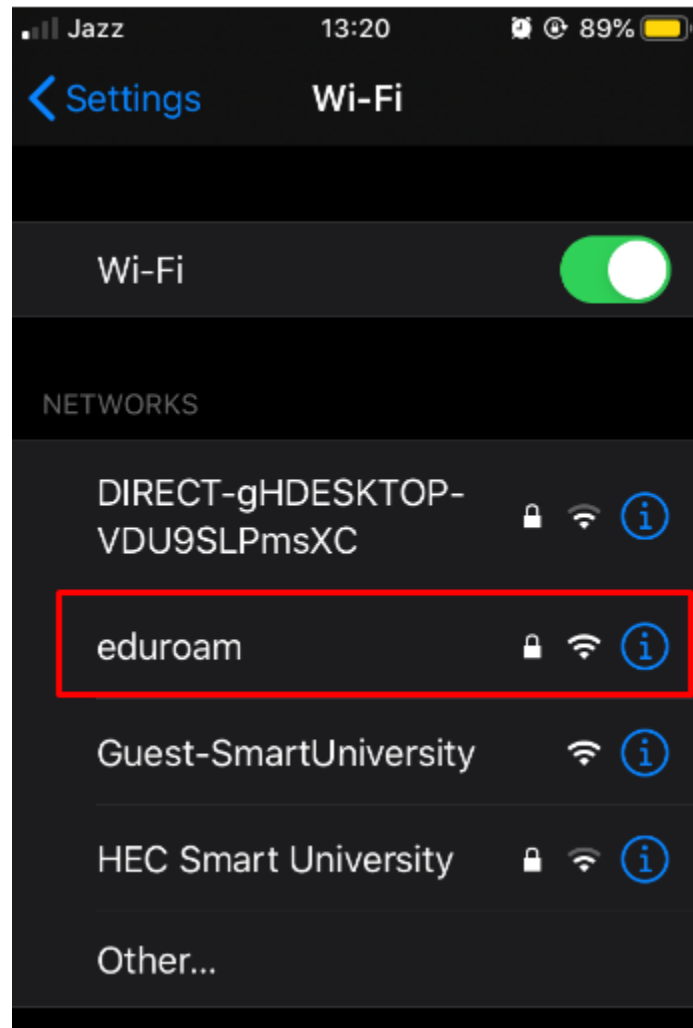

“eduroam” Configuration Manual For IOS Device

1. Under Settings | Wi-Fi | Select ‘eduroam’

2. Click on 'eduroam' SSID | Join This Network | Enter your username and password and click Join

3. Click Accept

4. You are now connected to 'eduroam'