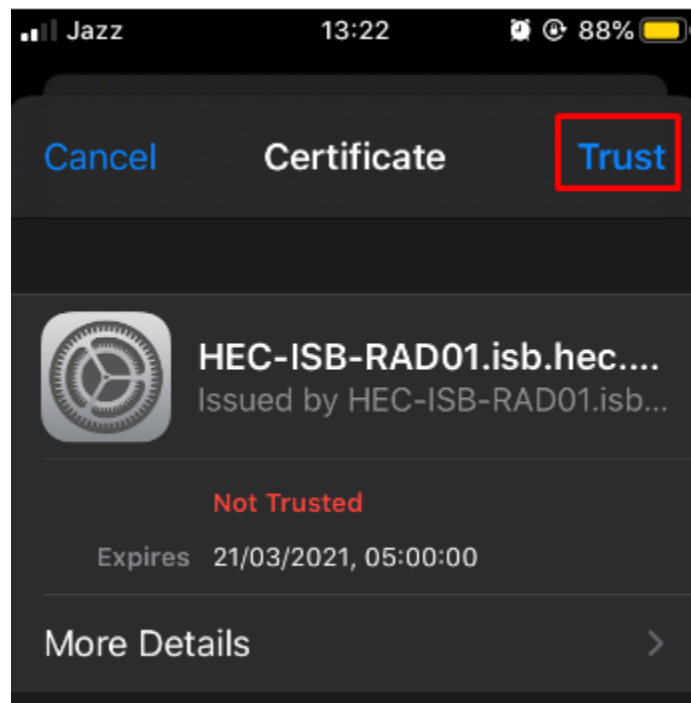

“eduroam” Configuration Manual For IOS Device

1. Under Settings | Wi-Fi | Select ‘eduroam’

2. Click on 'eduroam' SSID | Join This Network | Enter your username and password and click Join

3. Click Accept

4. You are now connected to 'eduroam'